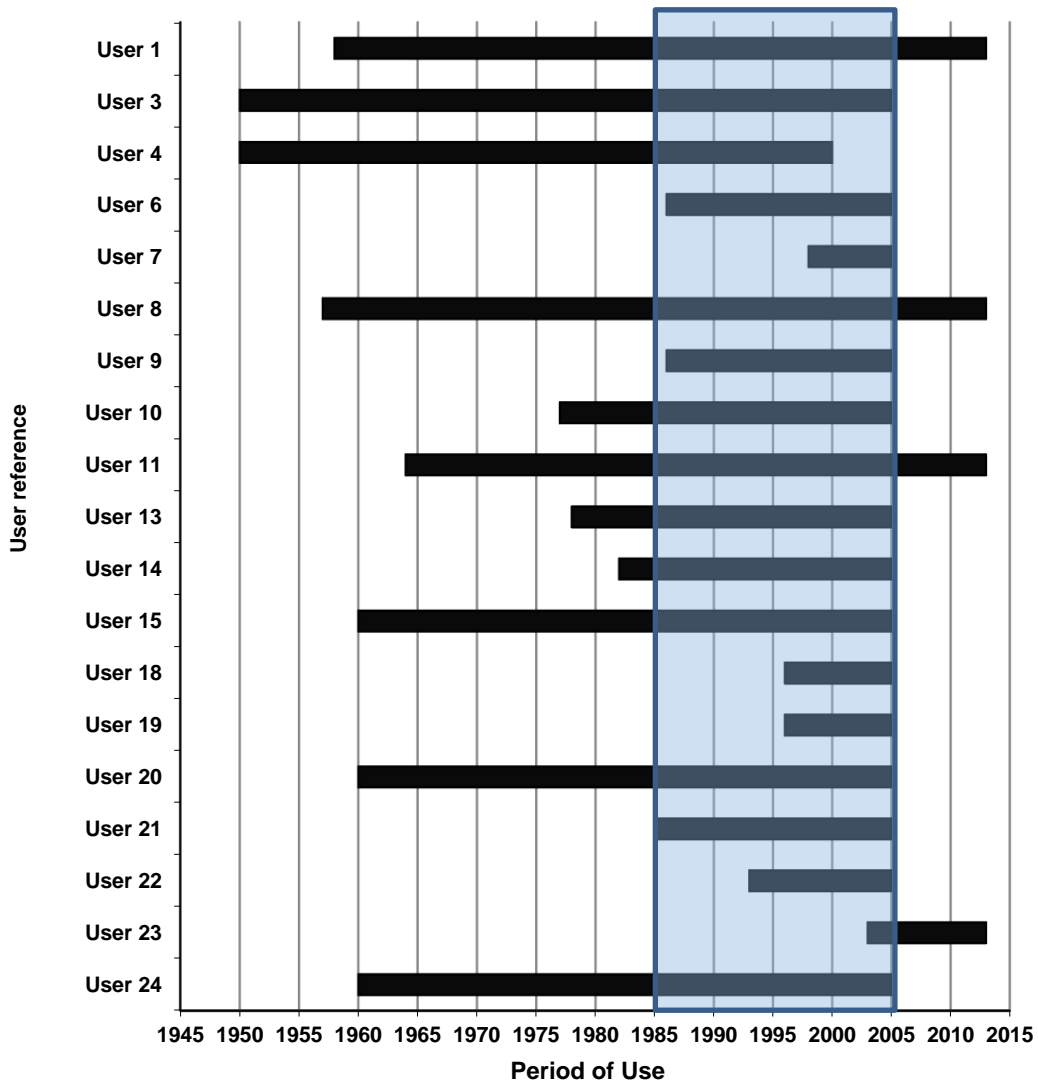

Bridleway at Irongate, Ossemsley, New Milton DMMO 887 User Evidence (horse back)

 Relevant Period